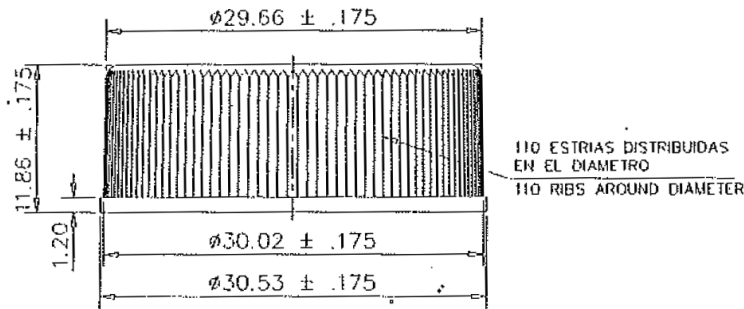

# 101728

28-400 Black PP Continuous Thread Closure with Foam Liner

K.G. International - sales@kgint.com - +1 305 499-9816

SECCION "B-B"  
SECTION "B-B"