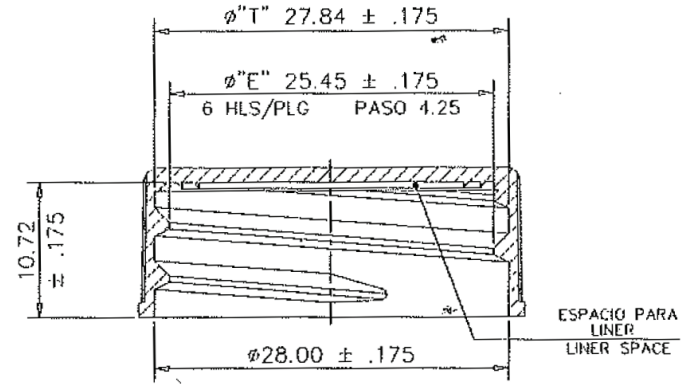

# 101728

28-400 Black PP Continuous Thread Closure with Foam Liner

K.G. International - sales@kgint.com - +1 305 499-9816

SECCION "B-B"  
SECTION "B-B"