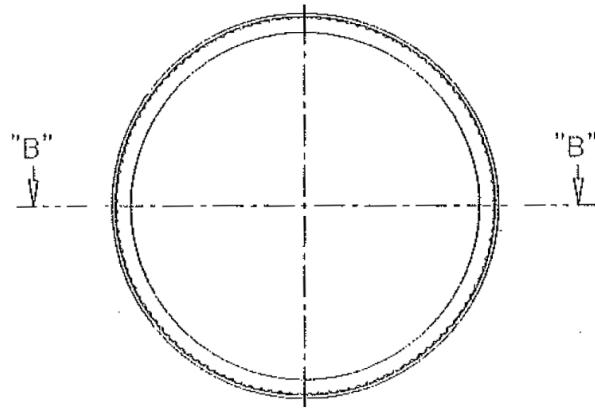

# 101728

28-400 Black PP Continuous Thread Closure with Foam Liner

K.G. International - sales@kgint.com - +1 305 499-9816

SECCION "B-B"  
SECTION "B-B"